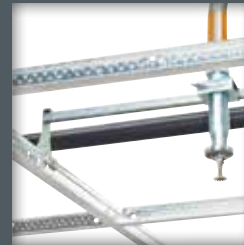

SPRINKLER FITTING SYSTEMS

STYLE AB1 BRACKET FOR SUSPENDED CEILINGS

What if you never had to touch a ceiling tile again?

Reduce hands-on installation time by as much as 39%

The NEW VicFlex Style AB1 bracket eliminates need to handle or cut holes in ceiling tiles reducing the need to coordinate with the ceiling trade.

| FLEXIBLE SPRINKLER DROP INSTALLATION STEPS | VICFLEX* | TRADITIONAL |
|---|----------|-------------|
| Install flexible drop to branch line | YES | YES |
| Pressure test | YES | YES |
| Ceiling trade installs grid | YES | YES |
| Work with ceiling trade to gather ceiling tiles | NO | YES |
| Remove work gloves, clean hands, prep cart with ceiling tiles | NO | YES |
| Cut holes in ceiling tiles | NO | YES |
| Install ceiling tiles with pre-cut holes | NO | YES |
| Install bracket | YES | YES |
| Complete installation | YES | YES |

SPRINKLER FITTING SYSTEMS

Visit www.victaulic.com/vicflex to learn more about the VicFlex system or to request a demo.

NEW Style AB1 Bracket

Eliminate the need to:

- › handle ceiling tiles
- › cut holes in ceiling tiles
- › coordinate with the ceiling trade on the jobsite

Simple installation — never touch a ceiling tile...

Tighten bracket to ceiling grid

Bracket will not obstruct tile placement

Marks on bracket to easily center sprinkler in tile

Position sprinkler in bracket